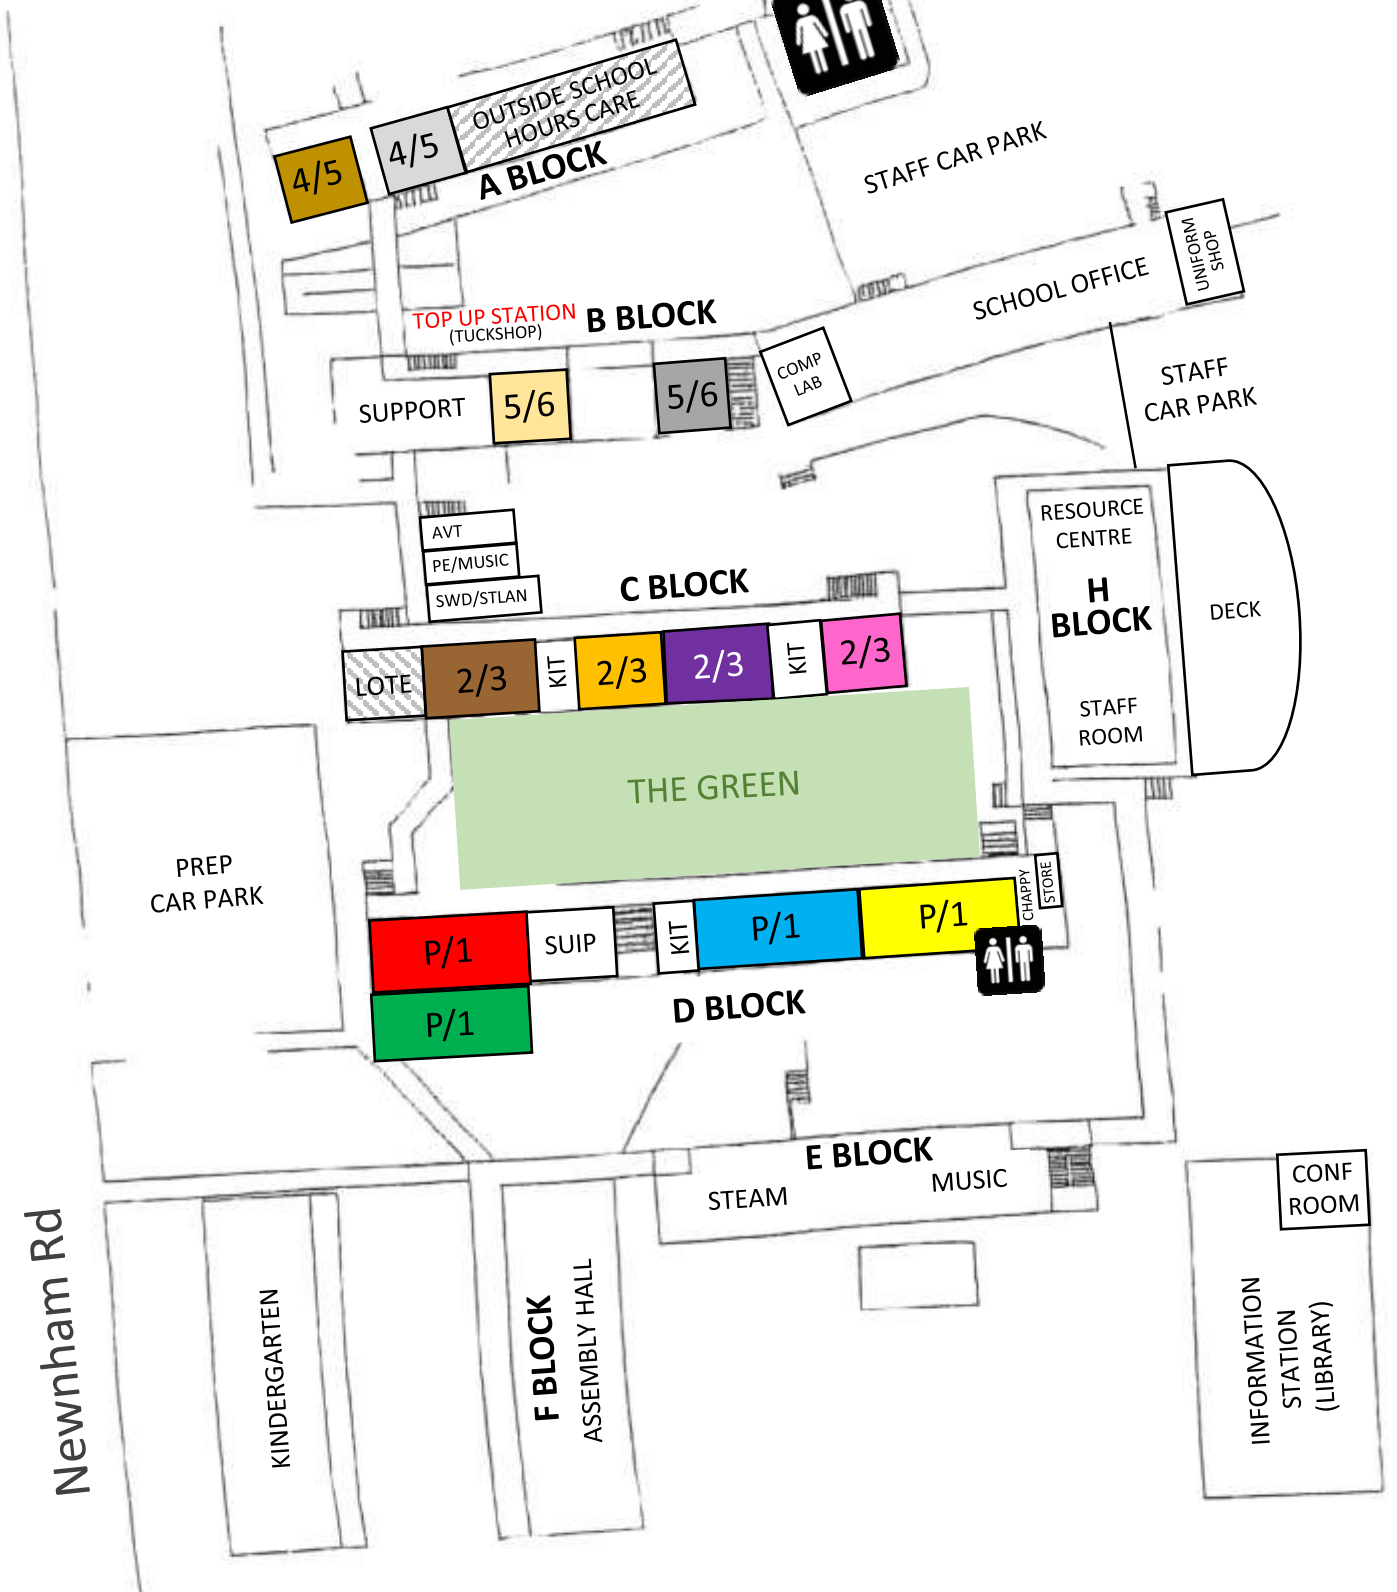

# Mt Gravatt East State School

## FIND YOUR CLASS ROOM

Wecker Rd

Newnham Rd

KINDERGARTEN

F BLOCK  
ASSEMBLY HALL

E BLOCK  
STEAM MUSIC

CONF ROOM

INFORMATION STATION (LIBRARY)

PREP CAR PARK

THE GREEN

RESOURCE CENTRE  
H BLOCK  
STAFF ROOM

DECK

STAFF CAR PARK

SCHOOL OFFICE

STAFF CAR PARK

OUTSIDE SCHOOL HOURS CARE

4/5

4/5

A BLOCK

TOP UP STATION (TUCKSHOP)

B BLOCK

SUPPORT

5/6

5/6